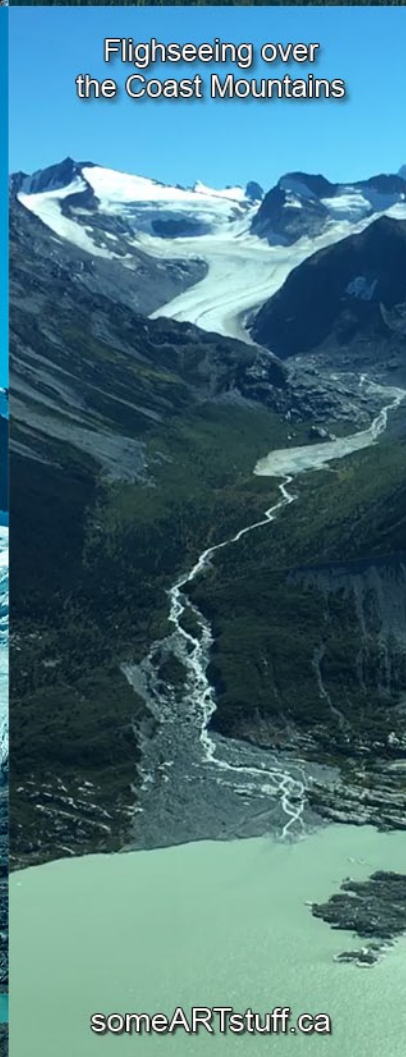

Float plane on Nimpo Lake  
Chilcotin, B.C.

someARTstuff.ca

Float plane leaving a  
wilderness lodge  
Chilcotin, B.C.

someARTstuff.ca

The Freedom Highway  
to Bella Coola

someARTstuff.ca

The Rainbow Range  
Chilcotin, B.C.

someARTstuff.ca

Hunlen Falls  
Chilcotin, B.C.

someARTstuff.ca

Mount Saugstad  
Chilcotin, B.C.

someARTstuff.ca

Flighseeing over  
the Coast Mountains

someARTstuff.ca

Lonesome Lake  
Chilcotin, B.C.